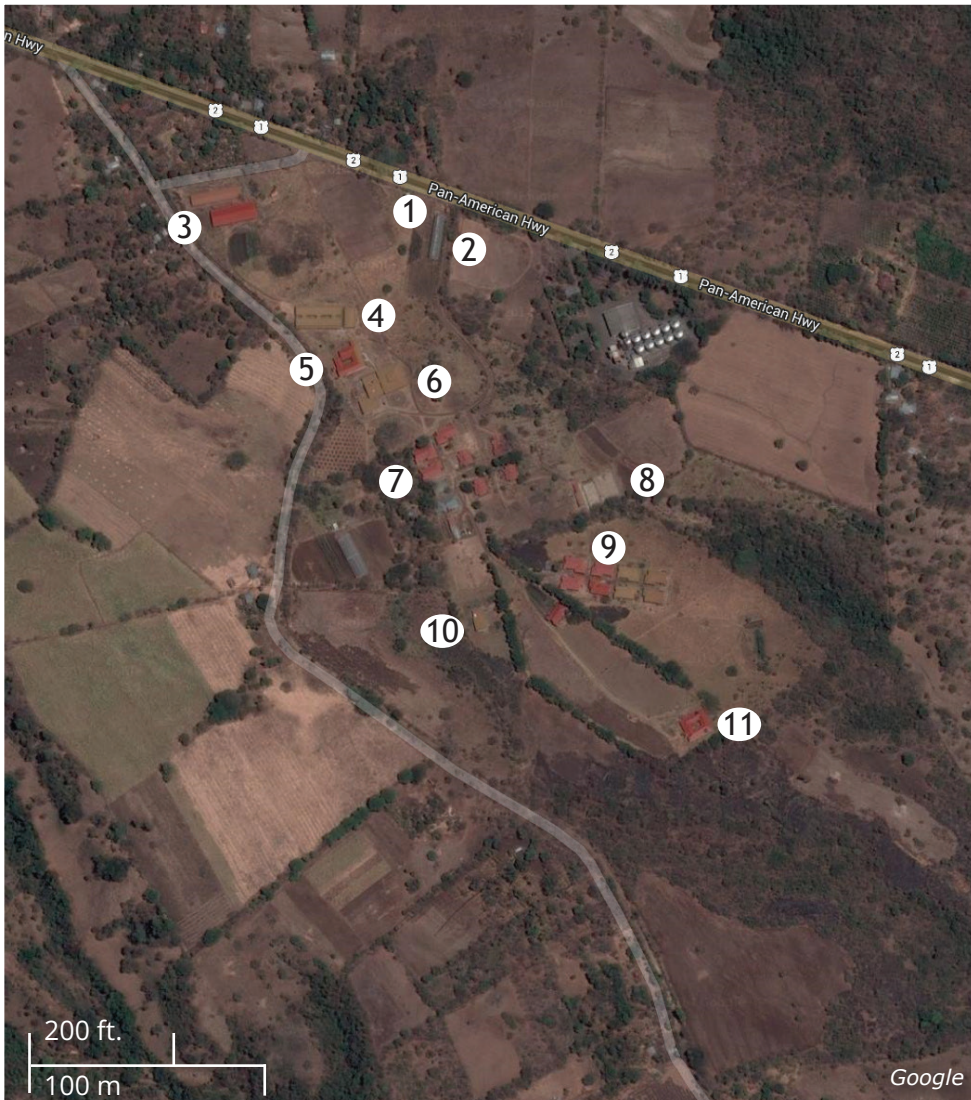

NPH USA
Raising Children. Supporting Families.
Transforming Lives.

DISCOVER NPH NICARAGUA

NPH Nicaragua: Casa Padre Wasson

Jinotepe, Carazo

Located along the Pan American Highway, the home is 45 minutes southwest of Managua.

1. Entrance
2. Greenhouse
3. Workshops
4. School
5. Clinic
6. Dining hall and kitchen
7. Boys' homes
8. Sport Court
9. Girls' homes
10. National Director's home
11. Visitors' home